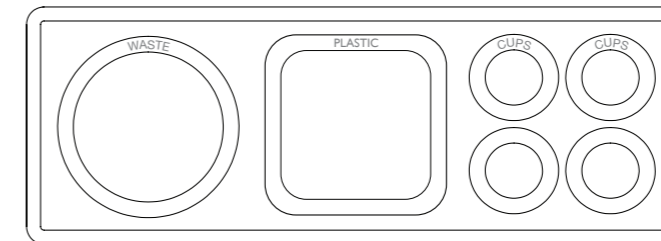

DITCH 3 EN

Body:
In white textured finish (van Esch 9310) epoxy coated steel.
Bins:
Plastic, removable, 30 liters, provided per compartment.
Cup holder:
Galvanised steel, removable. provided per compartment suitable for cups.
Lettering:
In Avery 961 SC - Pearl Grey – PANTONE 434C.

OPTIONS WITH ADDITIONAL COSTS
(see price list)

- Round flap for the round departments
- Wheels

DITCH 3A EN
Text: WASTE – PAPER – PLASTIC

DITCH 3B EN
Text: WASTE – PAPER – CUPS

DITCH 3C EN
Text: WASTE – PAPER – ORGANIC WASTE

DITCH 3D EN
Text: WASTE – PLASTIC – ORGANIC WASTE

DITCH 3E EN
Text: WASTE – PLASTIC – CUPS