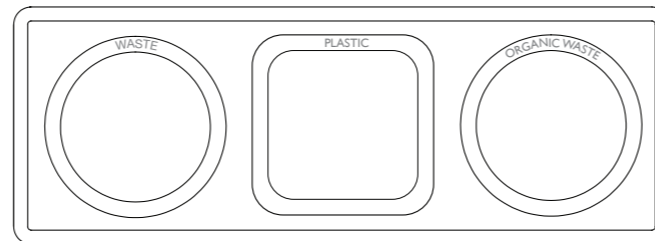

DITCH 3 EN

Body:
In white textured finish (van Esch 9310) epoxy coated steel.
Bins:
Plastic, removable, 30 liters, provided per compartment.
Cup holder:
Galvanised steel, removable. provided per compartment suitable for cups.
Lettering:
In Avery 961 SC - Pearl Grey – PANTONE 434C.

OPTIONS WITH ADDITIONAL COSTS
(see price list)

- Round flap for the round departments
- Wheels

DITCH 3A EN
Text: WASTE – PAPER – PLASTIC

DITCH 3B EN
Text: WASTE – PAPER – CUPS

DITCH 3C EN
Text: WASTE – PAPER – ORGANIC WASTE

DITCH 3D EN
Text: WASTE – PLASTIC – ORGANIC WASTE

DITCH 3E EN
Text: WASTE – PLASTIC – CUPS