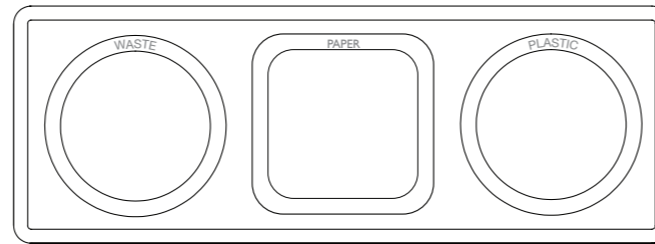

DITCH 3 EN

Body:
In white textured finish (van Esch 9310) epoxy coated steel.
Bins:
Plastic, removable, 30 liters, provided per compartment.
Cup holder:
Galvanised steel, removable. provided per compartment suitable for cups.
Lettering:
In Avery 961 SC - Pearl Grey – PANTONE 434C.

OPTIONS WITH ADDITIONAL COSTS
(see price list)

- Round flap for the round departments
- Wheels

DITCH 3A EN
Text: WASTE – PAPER – PLASTIC

DITCH 3B EN
Text: WASTE – PAPER – CUPS

DITCH 3C EN
Text: WASTE – PAPER – ORGANIC WASTE

DITCH 3D EN
Text: WASTE – PLASTIC – ORGANIC WASTE

DITCH 3E EN
Text: WASTE – PLASTIC – CUPS