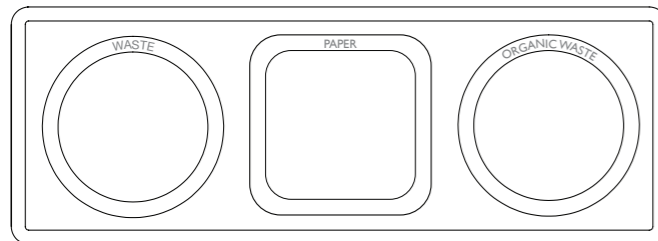

DITCH 3 EN

Body:
In white textured finish (van Esch 9310) epoxy coated steel.
Bins:
Plastic, removable, 30 liters, provided per compartment.
Cup holder:
Galvanised steel, removable. provided per compartment suitable for cups.
Lettering:
In Avery 961 SC - Pearl Grey – PANTONE 434C.

OPTIONS WITH ADDITIONAL COSTS
(see price list)

- Round flap for the round departments
- Wheels

DITCH 3A EN
Text: WASTE – PAPER – PLASTIC

DITCH 3B EN
Text: WASTE – PAPER – CUPS

DITCH 3C EN
Text: WASTE – PAPER – ORGANIC WASTE

DITCH 3D EN
Text: WASTE – PLASTIC – ORGANIC WASTE

DITCH 3E EN
Text: WASTE – PLASTIC – CUPS