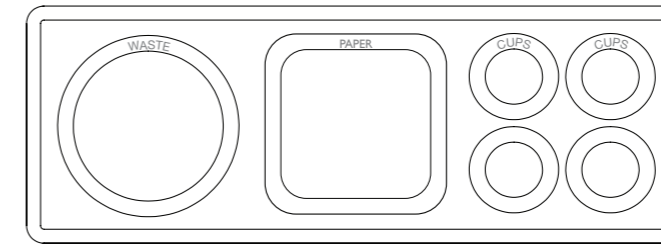

DITCH 3 EN

Body:
In white textured finish (van Esch 9310) epoxy coated steel.
Bins:
Plastic, removable, 30 liters, provided per compartment.
Cup holder:
Galvanised steel, removable. provided per compartment suitable for cups.
Lettering:
In Avery 961 SC - Pearl Grey – PANTONE 434C.

OPTIONS WITH ADDITIONAL COSTS
(see price list)

- Round flap for the round departments
- Wheels

DITCH 3A EN
Text: WASTE – PAPER – PLASTIC

DITCH 3B EN
Text: WASTE – PAPER – CUPS

DITCH 3C EN
Text: WASTE – PAPER – ORGANIC WASTE

DITCH 3D EN
Text: WASTE – PLASTIC – ORGANIC WASTE

DITCH 3E EN
Text: WASTE – PLASTIC – CUPS