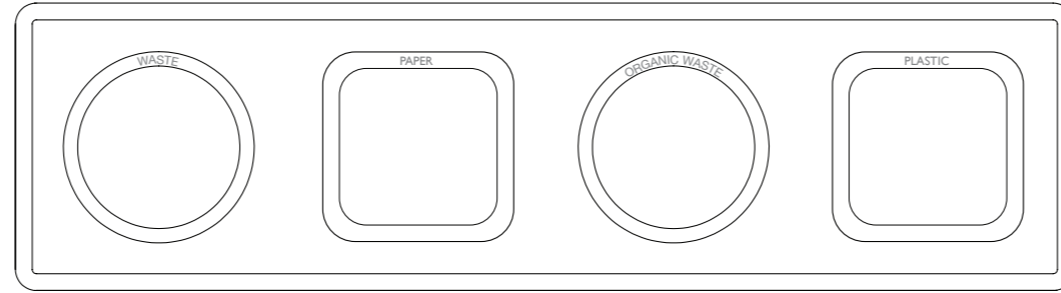

DITCH 4 XL EN

Body:
In white textured finish (van Esch 9310) epoxy coated steel.

Bins:
Plastic, removable, 45 liters, provided per compartment.

Cup holder:
In white textured finish (van Esch 9310) epoxy coated steel,
removable, provided per compartment suitable for cups.

Lettering:
In Avery 961 SC - Pearl Grey – PANTONE 434C.

OPTIONS WITH ADDITIONAL COSTS

(see price list)

- Round flap for the round departments
- Wheels

DITCH 4A XL EN

Text: WASTE – PAPER – ORGANIC WASTE – PLASTIC