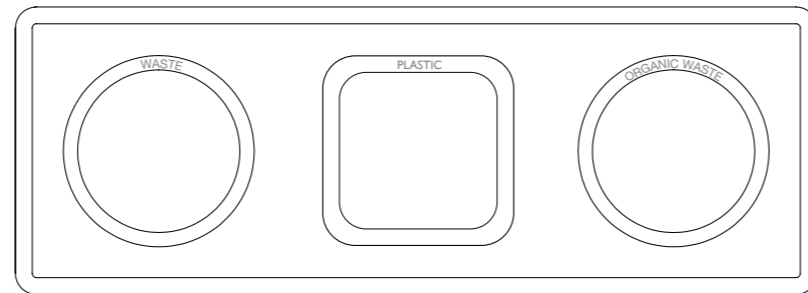

**DITCH 3 XL EN**

**Body:**  
 In white textured finish (van Esch 9310) epoxy coated steel.  
**Bins:**  
 Plastic, removable, 45 liters, provided per compartment.  
**Lettering:**  
 In Avery 961 SC - Pearl Grey – PANTONE 434C.

**OPTIONS WITH ADDITIONAL COSTS**

- (see price list)
- Round flap for the round departments
  - Wheels

**DITCH 3A XL EN**  
 Text: WASTE – PAPER – PLASTIC

**DITCH 3C XL EN**  
 Text: WASTE – PAPER – ORGANIC WASTE

**DITCH 3D XL EN**  
 Text: WASTE – PLASTIC – ORGANIC WASTE