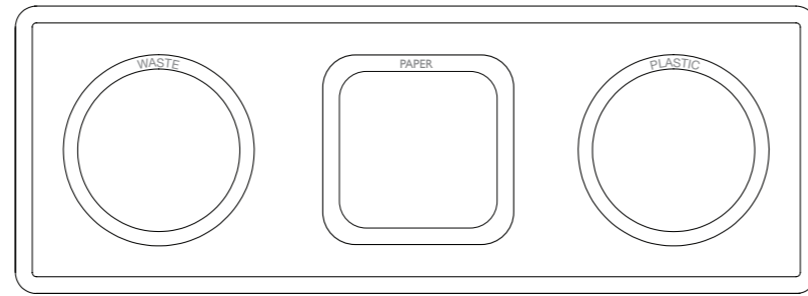

**DITCH 3 XL EN**

**Body:**  
 In white textured finish (van Esch 9310) epoxy coated steel.  
**Bins:**  
 Plastic, removable, 45 liters, provided per compartment.  
**Lettering:**  
 In Avery 961 SC - Pearl Grey – PANTONE 434C.

**OPTIONS WITH ADDITIONAL COSTS**

- (see price list)
- Round flap for the round departments
  - Wheels

**DITCH 3A XL EN**  
 Text: WASTE – PAPER – PLASTIC

**DITCH 3C XL EN**  
 Text: WASTE – PAPER – ORGANIC WASTE

**DITCH 3D XL EN**  
 Text: WASTE – PLASTIC – ORGANIC WASTE