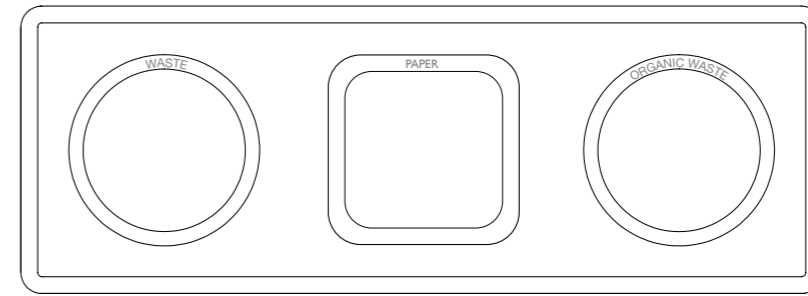

**DITCH 3 XL EN**

**Body:**  
 In white textured finish (van Esch 9310) epoxy coated steel.  
**Bins:**  
 Plastic, removable, 45 liters, provided per compartment.  
**Lettering:**  
 In Avery 961 SC - Pearl Grey – PANTONE 434C.

**OPTIONS WITH ADDITIONAL COSTS**

- (see price list)
- Round flap for the round departments
  - Wheels

**DITCH 3A XL EN**  
 Text: WASTE – PAPER – PLASTIC

**DITCH 3C XL EN**  
 Text: WASTE – PAPER – ORGANIC WASTE

**DITCH 3D XL EN**  
 Text: WASTE – PLASTIC – ORGANIC WASTE