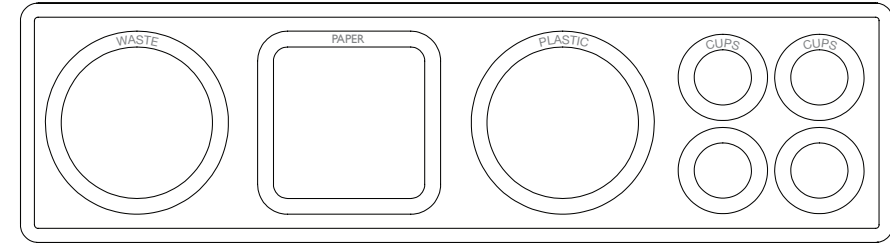

DITCH 4 EN

Body:
In white textured finish (van Esch 9310) epoxy coated steel.
Bins:
Plastic, removable, 30 liters, provided per compartment.
Cup holder:
Galvanised steel, removable. provided per compartment suitable for cups.
Lettering:
In Avery 961 SC - Pearl Grey – PANTONE 434C.

OPTIONS WITH ADDITIONAL COSTS
(see price list)

- Round flap for the round departments
- Wheels

DITCH 4A EN
Text: WASTE – PAPER – ORGANIC WASTE – PLASTIC

DITCH 4B EN
Text: WASTE – PAPER – PLASTIC – CUPS

DITCH 4C EN
Text: WASTE – PAPER – ORGANIC WASTE – CUPS

DITCH 4D EN
Text: WASTE – PLASTIC – ORGANIC WASTE – CUPS