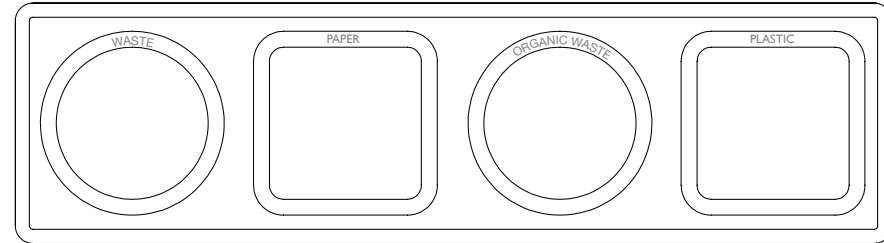

DITCH 4 EN

Body:
In white textured finish (van Esch 9310) epoxy coated steel.
Bins:
Plastic, removable, 30 liters, provided per compartment.
Cup holder:
Galvanised steel, removable. provided per compartment suitable for cups.
Lettering:
In Avery 961 SC - Pearl Grey – PANTONE 434C.

OPTIONS WITH ADDITIONAL COSTS
(see price list)

- Round flap for the round departments
- Wheels

DITCH 4A EN
Text: WASTE – PAPER – ORGANIC WASTE – PLASTIC

DITCH 4B EN
Text: WASTE – PAPER – PLASTIC – CUPS

DITCH 4C EN
Text: WASTE – PAPER – ORGANIC WASTE – CUPS

DITCH 4D EN
Text: WASTE – PLASTIC – ORGANIC WASTE – CUPS