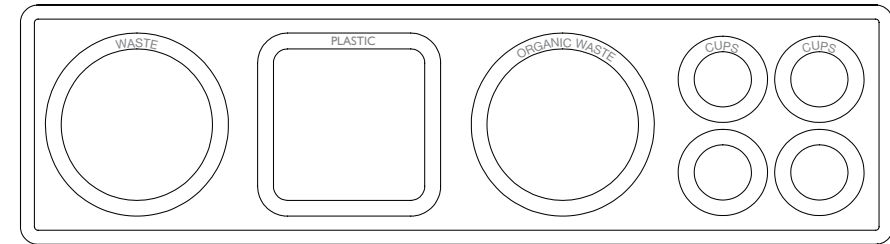

DITCH 4 EN

Body:
In white textured finish (van Esch 9310) epoxy coated steel.
Bins:
Plastic, removable, 30 liters, provided per compartment.
Cup holder:
Galvanised steel, removable. provided per compartment suitable for cups.
Lettering:
In Avery 961 SC - Pearl Grey – PANTONE 434C.

OPTIONS WITH ADDITIONAL COSTS
(see price list)

- Round flap for the round departments
- Wheels

DITCH 4A EN
Text: WASTE – PAPER – ORGANIC WASTE – PLASTIC

DITCH 4B EN
Text: WASTE – PAPER – PLASTIC – CUPS

DITCH 4C EN
Text: WASTE – PAPER – ORGANIC WASTE – CUPS

DITCH 4D EN
Text: WASTE – PLASTIC – ORGANIC WASTE – CUPS