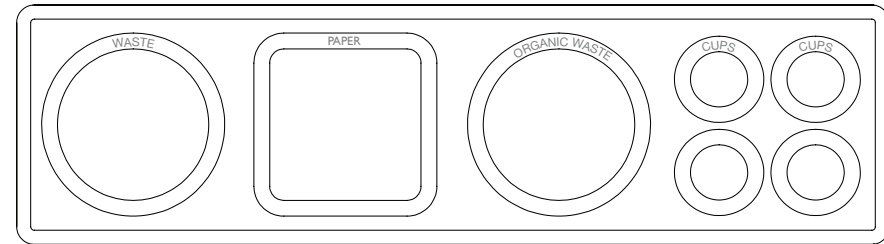

DITCH 4 EN

Body:
In white textured finish (van Esch 9310) epoxy coated steel.
Bins:
Plastic, removable, 30 liters, provided per compartment.
Cup holder:
Galvanised steel, removable. provided per compartment suitable for cups.
Lettering:
In Avery 961 SC - Pearl Grey – PANTONE 434C.

OPTIONS WITH ADDITIONAL COSTS
(see price list)

- Round flap for the round departments
- Wheels

DITCH 4A EN
Text: WASTE – PAPER – ORGANIC WASTE – PLASTIC

DITCH 4B EN
Text: WASTE – PAPER – PLASTIC – CUPS

DITCH 4C EN
Text: WASTE – PAPER – ORGANIC WASTE – CUPS

DITCH 4D EN
Text: WASTE – PLASTIC – ORGANIC WASTE – CUPS