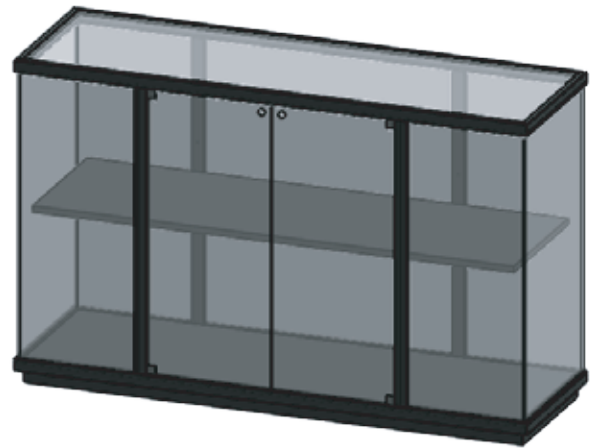

1x

Max. 2,5 kg at the end of the shelf
 Max. 7,5 kg in the middle of the shelf
 Max. 25 kg above the supports