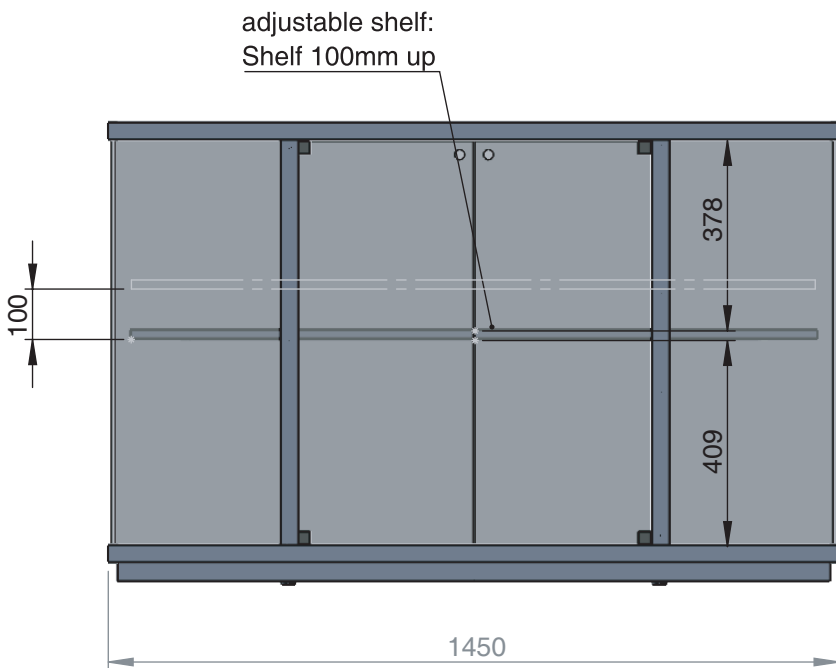

1x

Max. 2,5 kg at the end of the shelf
 Max. 7,5 kg in the middle of the shelf
 Max. 25 kg above the supports