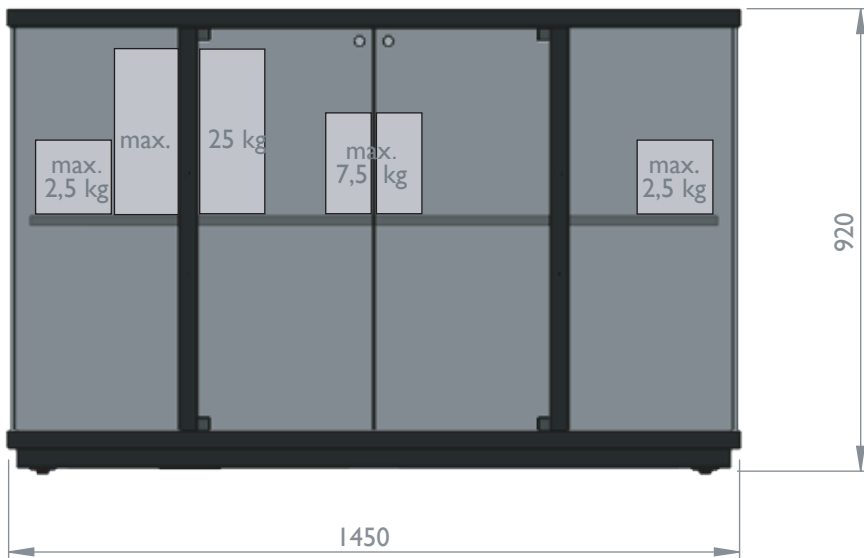

1x

Max. 2,5 kg at the end of the shelf
 Max. 7,5 kg in the middle of the shelf
 Max. 25 kg above the supports