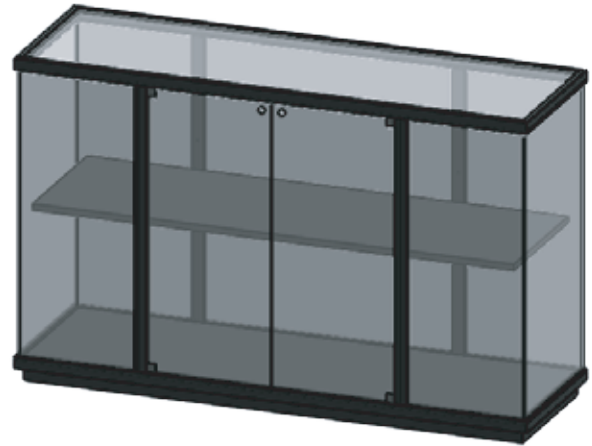

1x

Max. 2,5 kg at the end of the shelf
 Max. 7,5 kg in the middle of the shelf
 Max. 25 kg above the supports