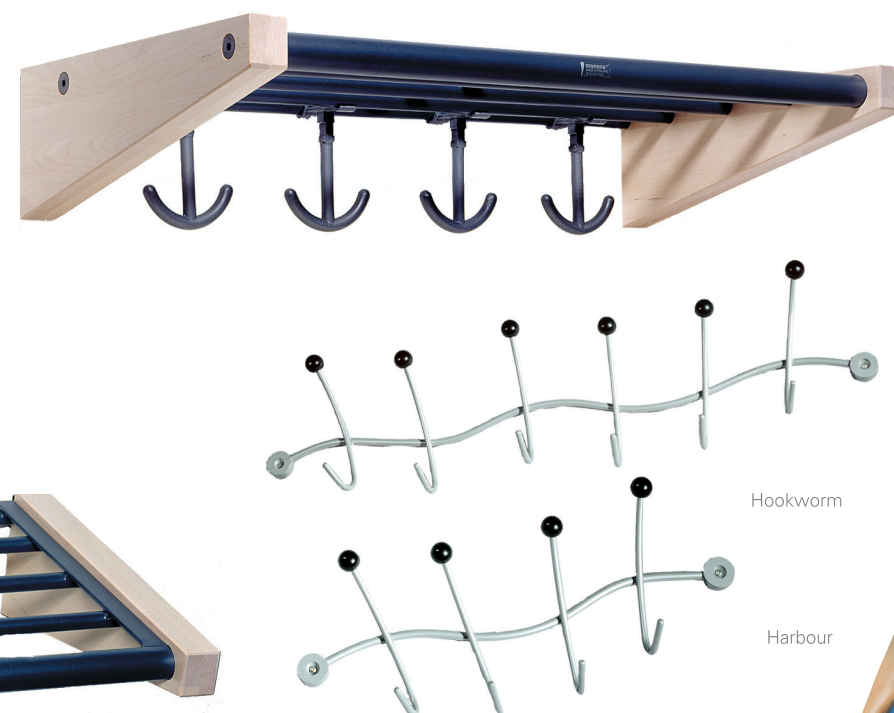

MAKE AN IMPRESSION