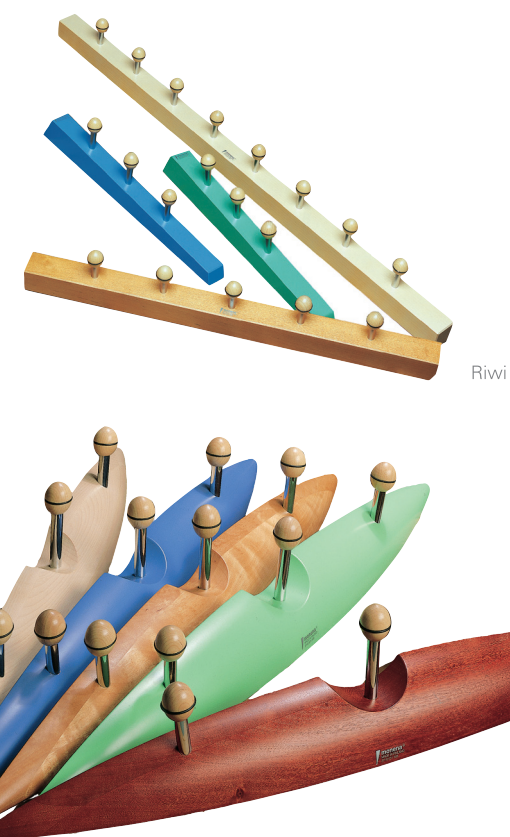

MAKE AN IMPRESSION