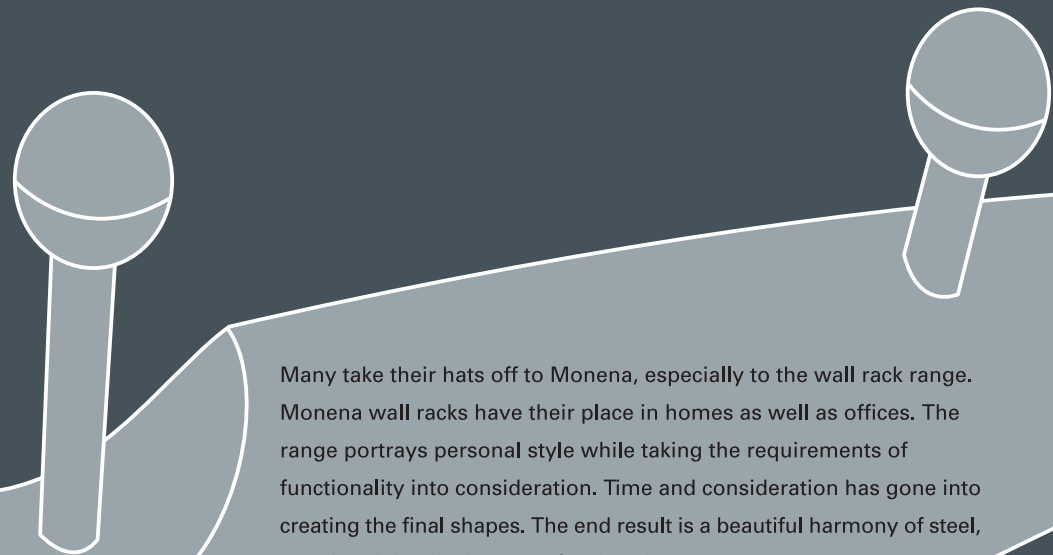

MAKE AN IMPRESSION

Many take their hats off to Monena, especially to the wall rack range. Monena wall racks have their place in homes as well as offices. The range portrays personal style while taking the requirements of functionality into consideration. Time and consideration has gone into creating the final shapes. The end result is a beautiful harmony of steel, wood and details that lasts for decades.

monena[®]

Lobby Wall
design Jukka Setälä

The Lobby Wall hat and shoe racks belong to the Lobby line of products. Lobby Wall racks are suitable for public spaces and homes alike. The all-wood parts are of white pigmented birch, and the steel parts are coated with durable effect grey powder paint. The hat rack pegs are of nylon reinforced with fibreglass.

Swing

A Swing rack specially designed for the restricted reception areas of restaurants where capacity is crucial factor. The rack is suspended from a wall bracket 1490 mm from the floor. The bracket has perforations at 10 cm intervals.