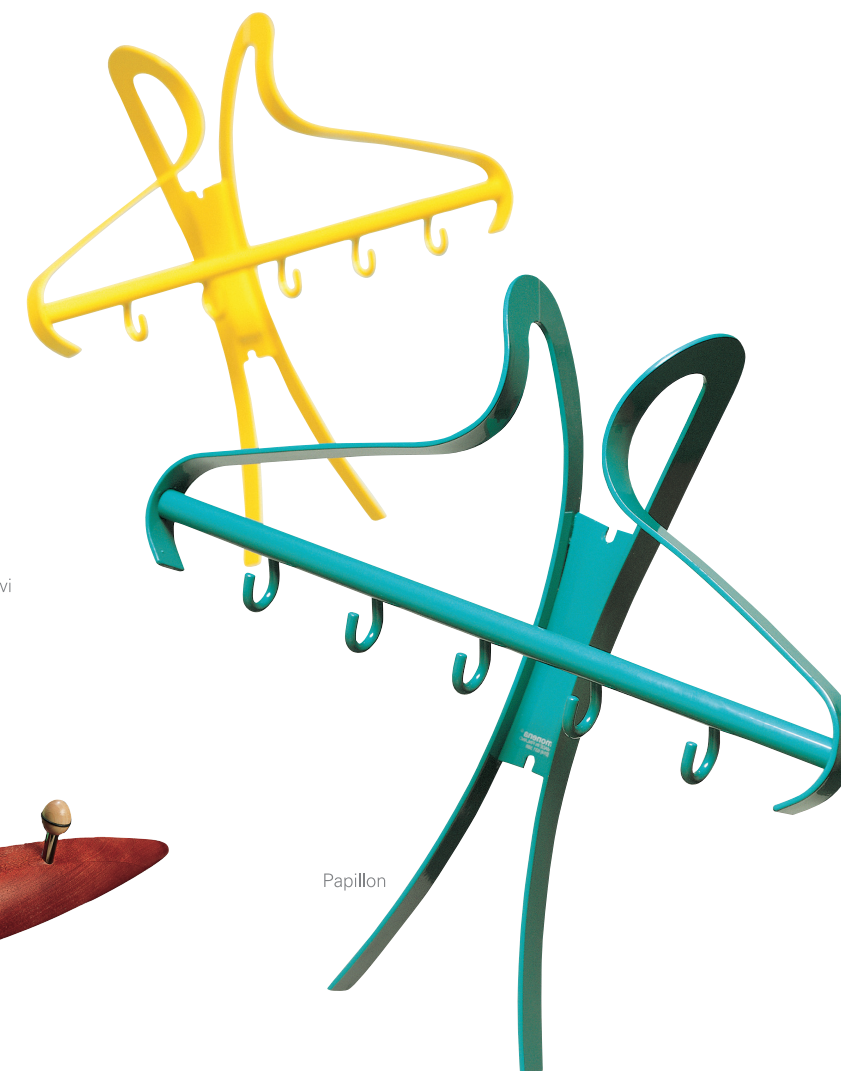

MAKE AN IMPRESSION