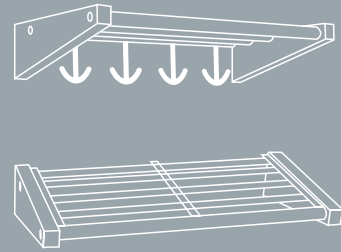

monena[®]

Lobby Wall
design Jukka Setälä

The Lobby Wall hat and shoe racks belong to the Lobby line of products. Lobby Wall racks are suitable for public spaces and homes alike. The all-wood parts are of white pigmented birch, and the steel parts are coated with durable effect grey powder paint. The hat rack pegs are of nylon reinforced with fibreglass.

Hookworm
design Jukka Setälä

Hookworm – a fun wall rack intended for the office, restaurant and home environment. Comes in two standard lengths.

Riwi
design Olli Hämäläinen

Riwi – an interior decorative feature which can be used to harmonic effects in offices, hallways, kitchen or even bathrooms. Three different lengths make for the best possible result in the space available. Manufactured from durable solid birch.

Harbour
design Olli Hämäläinen

Harbour – a wall rack in solid birch. Equally suited to the home or office. Choice of varnished birch and beech colour stained.

Papillon
design Sakari Holma

Reminiscent of a butterfly in appearance, this innovative wall rack is equally suited to the home or office.

Swing

A Swing rack specially designed for the restricted reception areas of restaurants where capacity is crucial factor. The rack is suspended from a wall bracket 1490 mm from the floor. The bracket has perforations at 10 cm intervals.